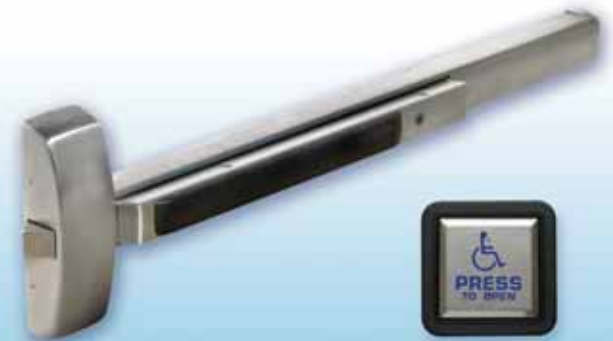

SARGENT®

ASSA ABLOY

Hi-O TECHNOLOGY™

Intelligent Opening Solutions

Know More About Your Doors: SARGENT® Hi-O Technology Devices

ASSA ABLOY's standard-based Hi-O system—Highly Intelligent Opening—connects electronic door components together over a CAN (Controller Area Network) data network, allowing them to communicate and monitor the health of the opening. Intelligence is built into the device instead of one centralized logic unit, creating a plug-and-play system enabling connected devices to exchange and share encrypted information.

The Highly Intelligent 80 Series 56- Electric Latch Retraction Exit Device and Highly Intelligent 4396HP Push Plate are both quickly recognized when connected to the system— similar to what happens when a USB device is plugged into a computer. The exit device and push plate are connected with a four-wire cable using ElectroLynx® plug-in-play connectors for quick and accurate installation.

ASSA ABLOY, the global leader in door opening solutions

Hi-O TECHNOLOGY™

All SARGENT Hi-Ofied products carry an HT- prefix.

Highly Intelligent 80 Series Exit Device 56- Electric Latch Retraction

- Quietest motor driven electric latch retraction in the industry!
- 12VDC thru 24VDC operation
- No proprietary power supplies needed
- On-board Push retraction adjustability
- Available for 27"- 48" doors
- External door position switch (included) and QC8 hinge required*
- Full device monitoring
 - Latchbolt monitoring
 - Door position monitoring
 - Push bar monitored through full range of motion
 - Request to exit (inside) monitoring
- Easy installation with ElectroLynx® connectors
- Circuit board controller contained in rail assembly – no extra external mounting required

Highly Intelligent 4396HP Push Plate

- 6" x 6" Square wall switch with ADA logo and "Press to Open"
- 12VDC thru 24VDC operation
- Four-wire operation with ElectroLynx® connectors
- Circuit board controller contained in assembly – no extra external mounting required