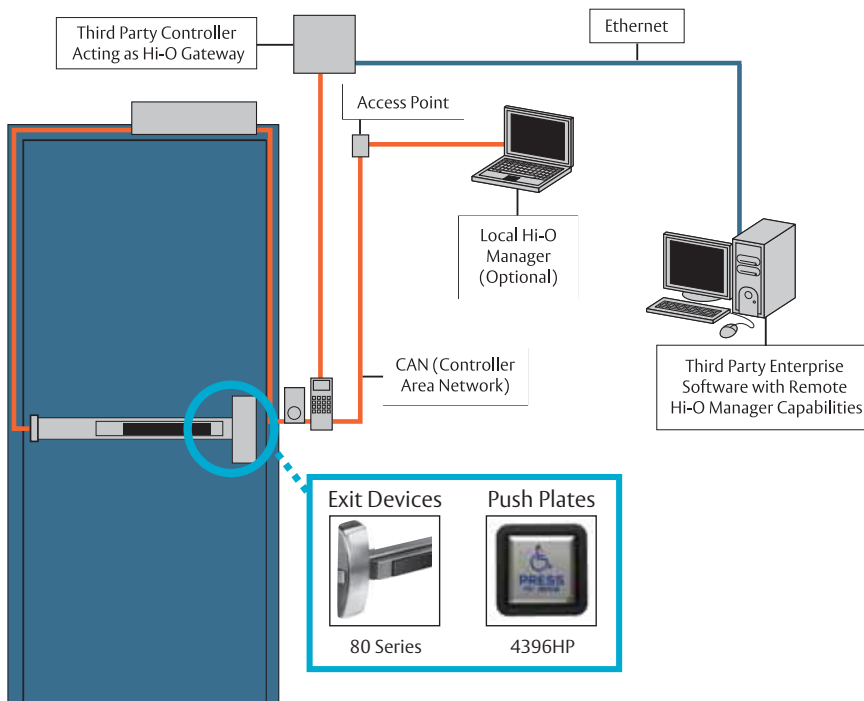

Hi-O TECHNOLOGY™

All SARGENT Hi-Ofied products carry an HT- prefix.

Highly Intelligent 80 Series Exit Device 56- Electric Latch Retraction

- Quietest motor driven electric latch retraction in the industry!
- 12VDC thru 24VDC operation
- No proprietary power supplies needed
- On-board Push retraction adjustability
- Available for 27"- 48" doors
- External door position switch (included) and QC8 hinge required*
- Full device monitoring
  - Latchbolt monitoring
  - Door position monitoring
  - Push bar monitored through full range of motion
  - Request to exit (inside) monitoring
- Easy installation with ElectroLynx® connectors
- Circuit board controller contained in rail assembly – no extra external mounting required

Highly Intelligent 4396HP Push Plate

- 6" x 6" Square wall switch with ADA logo and "Press to Open"
- 12VDC thru 24VDC operation
- Four-wire operation with ElectroLynx® connectors
- Circuit board controller contained in assembly – no extra external mounting required

Hi-O Systems Accessories

- HT1 USB to CAN Translator
- HT2 Hi-O to Wiegand Translator
- HT3 Mechanical Connection Box
- 3500 Series Power Supplies

* See catalog for more information

For more information on Hi-O, visit us online at www.intelligentopenings.com. For more information on SARGENT Hi-O products, call 800-727-5477.

Available through Authorized Channel Partners and Certified Integrators only. Contact your local ASSA ABLOY Door Security Solutions sales consultant for details.

To be Installed by
**ASSA ABLOY
CERTIFIED
INTEGRATOR**

Sold through
**ASSA ABLOY
AUTHORIZED
CHANNEL
PARTNER**

Hardwiring Made Easy™

ElectroLynx®

As part of their promise to provide innovative, fast and effective high security solutions to their customers, ASSA ABLOY Group companies offer ElectroLynx® a universal quick-connect system that simplifies the electrification of the door opening. ElectroLynx® is a registered trademark of ASSA ABLOY Inc.

MicroShield™

As part of their promise to provide innovative solutions to their customers, ASSA ABLOY Group companies offer the MicroShield™ technology, a silver-based antimicrobial coating designed to stem the spread of germs and bacteria.

MicroShield™ is a trademark of Yale Security Inc., an ASSA ABLOY Group company.

Copyright © 2008, Sargent Manufacturing Company, an ASSA ABLOY Group company. All rights reserved. Reproduction in whole or in part without the express written permission of Sargent Manufacturing Company is prohibited.

ASSA ABLOY is the global leader in door opening solutions, dedicated to satisfying end-user needs for security, safety and convenience.